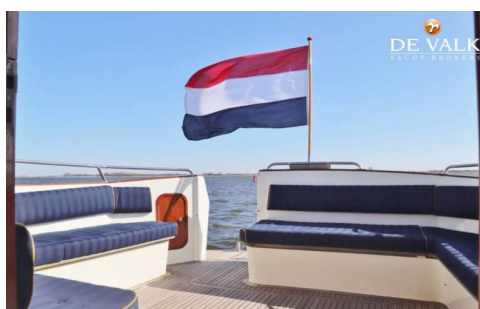

€ 239.000,-

DE VALK
YACHT BROKERS

Merk: Valk
Prijs: € 239.000,-
Lengte: 14.1 m
Breedte: 4.2 m
Romp materiaal: Aluminium
Bouwjaar: 2002

Bedrijf: De Valk Hindeloopen
Adres: Oosterstrand 1
8713 JS Hindeloopen
Tel : 0514524000
Website: <http://www.devalk.nl/nl/1/home.htm>

Omschrijving

Model: VALK ALU SPORTIEF 45
Type: motor yacht
LOA (m): 14,10
LWL (m): 11,30
Beam (m): 4,20
Draft (m): 1,38
Headroom (m): 1,95
Year built: 2002
Builder: P. Valk Yachts Franeker
Country: The Netherlands
Displacement (t): 14,8

CE norm: A
Hull material: aluminium
Hull colour: blue
Hull shape: deep-V
Superstructure material: aluminium
Rubbing strake: rubber
Deck material: aluminium
Deck finish: teak
Superstructure deck finish: teak
Cockpit deck finish: teak