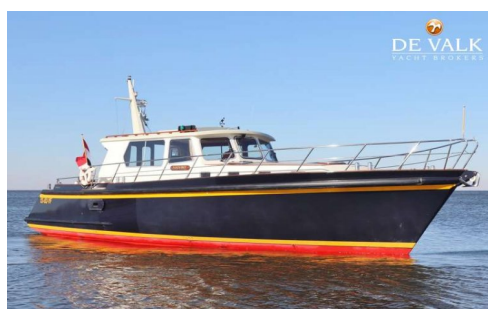

€ 239.000,-

DE VALK
YACHT BROKERS

Merk: Valk
Prijs: € 239.000,-
Lengte: 14.1 m
Breedte: 4.2 m
Romp materiaal: Aluminium
Bouwjaar: 2002

Bedrijf: De Valk Hindeloopen
Adres: Oosterstrand 1
 8713 JS Hindeloopen
Tel : 0514524000
Website: <http://www.devalk.nl/nl/1/home.htm>

Omschrijving

Model: VALK ALU SPORTIEF 45
 Type: motor yacht
 LOA (m): 14,10
 LWL (m): 11,30
 Beam (m): 4,20
 Draft (m): 1,38
 Headroom (m): 1,95
 Year built: 2002
 Builder: P. Valk Yachts Franeker
 Country: The Netherlands
 Displacement (t): 14,8

Basisinformatie

Merk :	Valk
Type :	Alu Sportief 45
Lengte (m) :	14.10
Breedte (m) :	4.20
Diepgang (m) :	1.38
Staat van onderhoud :	Gebruikt
Bouwjaar :	2002
Prijs :	239.000,-
Valuta :	Eur
BTW :	✓

Specificaties

The Valk Alu Sportief 45 is a seagoing, modern built, aluminium motor yacht with classic lines. She is an elegant comfortable motor yacht with the reliability of a working ship, as said a wolf in sheep's clothing. The yacht offers space for ten people with ease, with plenty of seating space in the saloon and is equipped with many storage options. In the foreship the Valk Alu Sportief 45 accommodates an owner's cabin, double