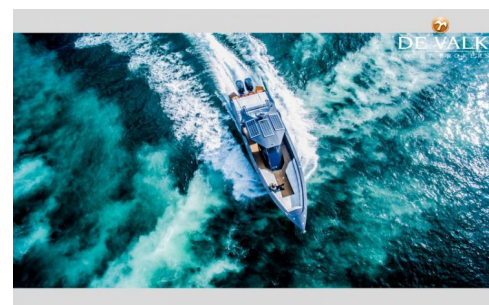

€ 300.000,-

Merk: Esline
Prijs: € 300.000,-
Lengte: 11.8 m
Breedte: 2.75 m
Romp materiaal: Polyester
Bouwjaar: 2018

Bedrijf: De Valk Amsterdam
Adres: 't Breukeleveense Meentje 6
1231 LM LOOSDRECHT
Tel : 0355829030
Website: www.devalk.nl

Omschrijving

Model: ESLINE FAST TENDER 38
Type: motor yacht
LOA (m): 11,80
LWL (m): 11,00
Beam (m): 2,75
Draft (m): 0,46
Year built: 2018
Launched: 2018
Builder: Selah Makine Ve Gemicilik Endustri
Country: Turkey
Displacement (t): 3,5

CE norm: B
Hull material: GRP
Hull colour: white
Hull shape: hard chine
Deck finish: teak
Fuel tank (litre): 800
Freshwater tank (litre): 200
Blackwater tank (litre): 80
Outside helm position: hydraulic