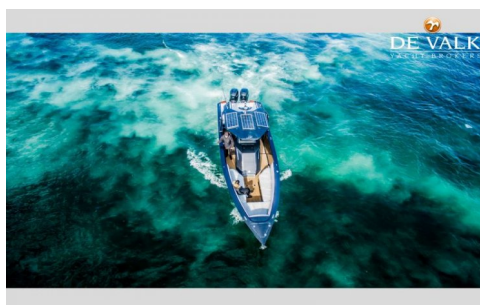

€ 300.000,-

Merk: Esline
Prijs: € 300.000,-
Lengte: 11.8 m
Breedte: 2.75 m
Romp materiaal: Polyester
Bouwjaar: 2018

Bedrijf: De Valk Amsterdam
Adres: 't Breukeleveense Meentje 6
1231 LM LOOSDRECHT
Tel : 0355829030
Website: www.devalk.nl

Omschrijving

Model: ESLINE FAST TENDER 38
Type: motor yacht
LOA (m): 11,80
LWL (m): 11,00
Beam (m): 2,75
Draft (m): 0,46
Year built: 2018
Launched: 2018
Builder: Selah Makine Ve Gemicilik Endustri
Country: Turkey
Displacement (t): 3,5

CE norm: B
Hull material: GRP
Hull colour: white
Hull shape: hard chine
Deck finish: teak
Fuel tank (litre): 800
Freshwater tank (litre): 200
Blackwater tank (litre): 80
Outside helm position: hydraulic