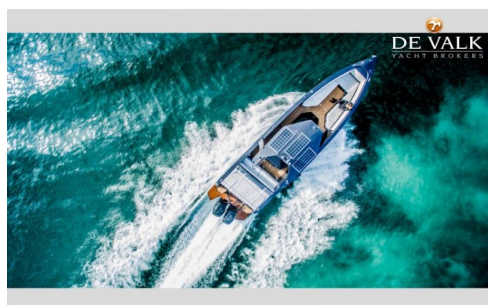

€ 300.000,-

Merk: Esline
Prijs: € 300.000,-
Lengte: 11.8 m
Breedte: 2.75 m
Romp materiaal: Polyester
Bouwjaar: 2018

Bedrijf: De Valk Amsterdam
Adres: 't Breukeleveense Meentje 6
1231 LM LOOSDRECHT
Tel : 0355829030
Website: www.devalk.nl

Omschrijving

Model: ESLINE FAST TENDER 38
Type: motor yacht
LOA (m): 11,80
LWL (m): 11,00
Beam (m): 2,75
Draft (m): 0,46
Year built: 2018
Launched: 2018
Builder: Selah Makine Ve Gemicilik Endustri
Country: Turkey
Displacement (t): 3,5

CE norm: B
Hull material: GRP
Hull colour: white
Hull shape: hard chine
Deck finish: teak
Fuel tank (litre): 800
Freshwater tank (litre): 200
Blackwater tank (litre): 80
Outside helm position: hydraulic